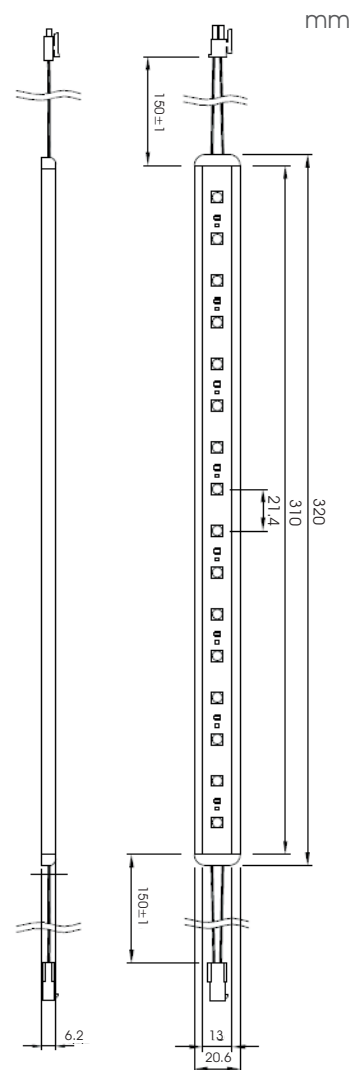

DIMENSIONS

Ver: 20100416

Taiwan Operations:
Color Stars, Inc.

10F, No. 566 Jung Jeng Rd. Sindian City
Taipei County 231, Taiwan, R.O.C.

Tel: +886-2-8667-6600 Fax: +886-2-8667-1400

Email: sales@colorstars.com Website: www.colorstars.com

Headquarters:
ColorStars Group

One Technology Dr., Suite F-213
Irvine, CA 92618 USA

Tel: +(949) 336-6161; Fax: +(949) 336-6165

Email: sales@colorstars.com; Website: www.colorstars.com